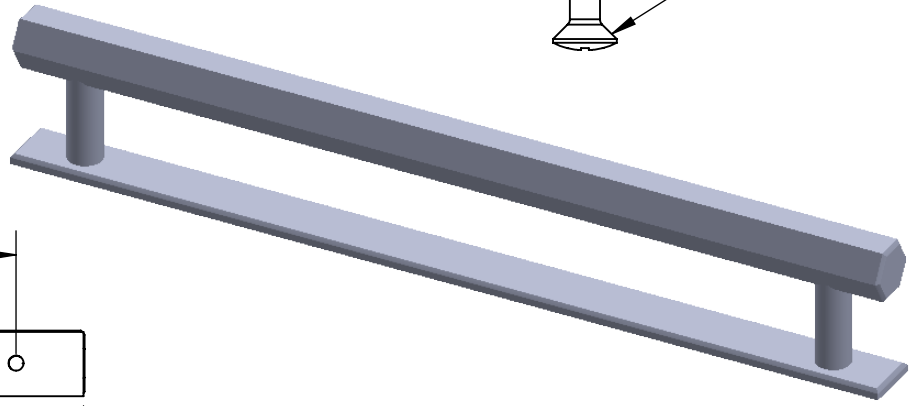

6 5 4 3 2 1

D

C

B

A

D

C

B

A

<p>NOTE: All dimensions are in MM Protective lacquer to prevent oxidisation and corrosion Suitable for all appliance doors</p>		<p>Cleaning & Maintenance: Wipe with warm water and a soft cloth Avoid Abrasive towels, sponges, cleaning sprays, bleach and hand sanitizer</p>		
<p>WEIGHT: 650 g</p>		<p>MATERIAL: Brass</p>	<p>SKU: Bar Handle - Backplate (224mm Hole Centre)</p>	<p>FINISH: Brushed</p>
		<p>TITLE: Brass Bar Handle</p>		
		<p>SCALE:1:2</p>	<p>DATE</p>	<p>SHEET 1 OF 1</p>