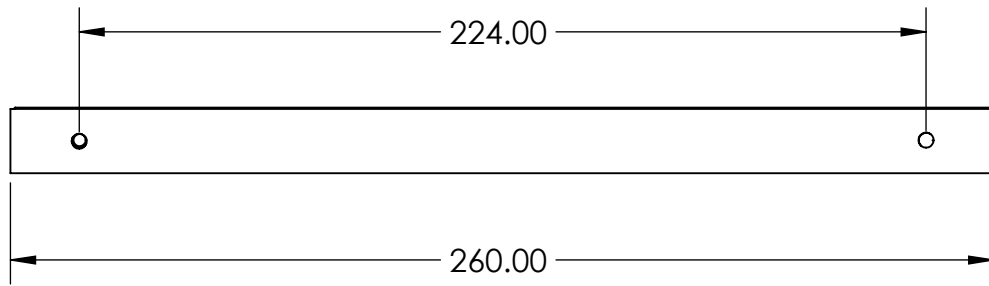

A

<p>NOTE: All dimensions are in MM Protective lacquer to prevent oxidisation and corrosion Suitable for all appliance doors</p>		<p>Cleaning & Maintenance: Wipe with warm water and a soft cloth Avoid Abrasive towels, sponges, cleaning sprays, bleach and hand sanitizer</p>		
<p>WEIGHT: 650 g</p>		<p>MATERIAL: Brass</p>	<p>SKU: Bar Handle - Backplate (224mm Hole Centre)</p>	<p>FINISH: Brushed</p>
		<p>TITLE: Brass Bar Handle</p>		
		<p>SCALE:1:2</p>	<p>DATE</p>	<p>SHEET 1 OF 1</p>