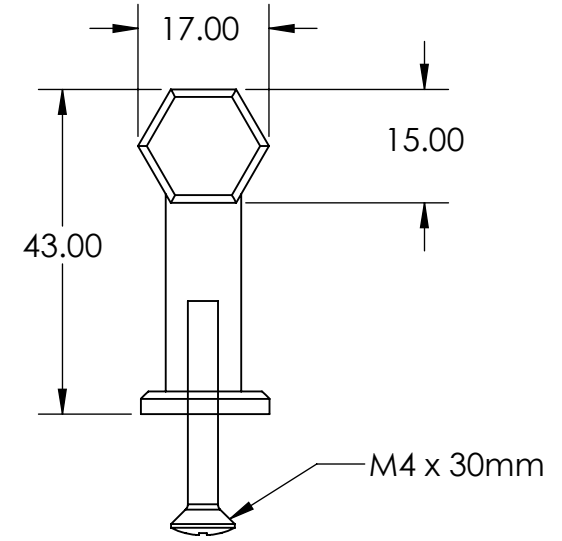

A

<p>NOTE: All dimensions are in MM Protective lacquer to prevent oxidisation and corrosion Suitable for all appliance doors</p>		<p>Cleaning & Maintenance: Wipe with warm water and a soft cloth Avoid Abrasive towels, sponges, cleaning sprays, bleach and hand sanitizer</p>		
<p>WEIGHT: 650 g</p>		<p>MATERIAL: Brass</p>	<p>SKU: Bar Handle - Backplate (224mm Hole Centre)</p>	<p>FINISH: Brushed</p>
		<p>TITLE: Brass Bar Handle</p>		
		<p>SCALE:1:2</p>	<p>DATE</p>	<p>SHEET 1 OF 1</p>