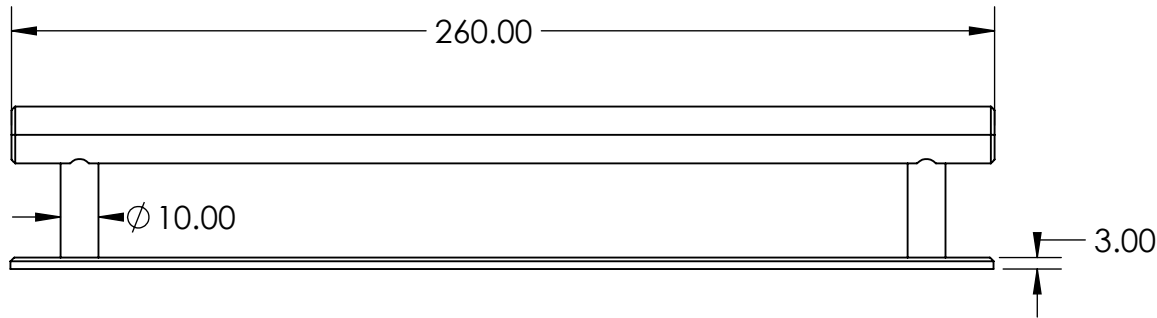

A

<p>NOTE: All dimensions are in MM Protective lacquer to prevent oxidisation and corrosion Suitable for all appliance doors</p>		<p>Cleaning & Maintenance: Wipe with warm water and a soft cloth Avoid Abrasive towels, sponges, cleaning sprays, bleach and hand sanitizer</p>		
<p>WEIGHT: 650 g</p>		<p>MATERIAL: Brass</p>	<p>SKU: Bar Handle - Backplate (224mm Hole Centre)</p>	<p>FINISH: Brushed</p>
		<p>TITLE: Brass Bar Handle</p>		
		<p>SCALE:1:2</p>	<p>DATE</p>	<p>SHEET 1 OF 1</p>