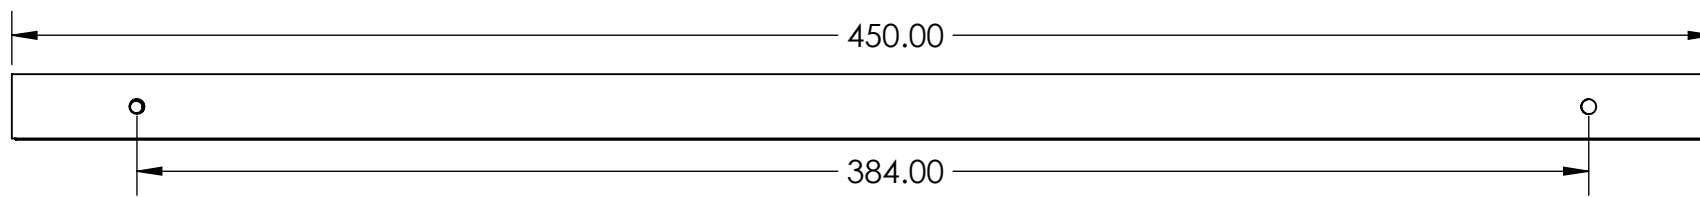

6

5

4

3

2

1

D

D

C

C

B

B

A

A

NOTE: All dimensions are in MM
Protective lacquer to prevent
oxidation and corrosion
Suitable for all appliance doors

Cleaning & Maintenance: Wipe with warm water and a soft cloth
Avoid Abrasive towels/sponges, cleaning sprays
bleach and hand sanitizer

WEIGHT:
1000 g

MATERIAL:
BRASS

SKU:
Bar Handle - Backplate
(384mm Hole Centre)

FINISH:
BRUSHED

M4 x 30mm

TITLE:
BRASS BAR HANDLE

SCALE:1:5

Date: 2023

SHEET 1 OF 1

6

5

4

3

2

1