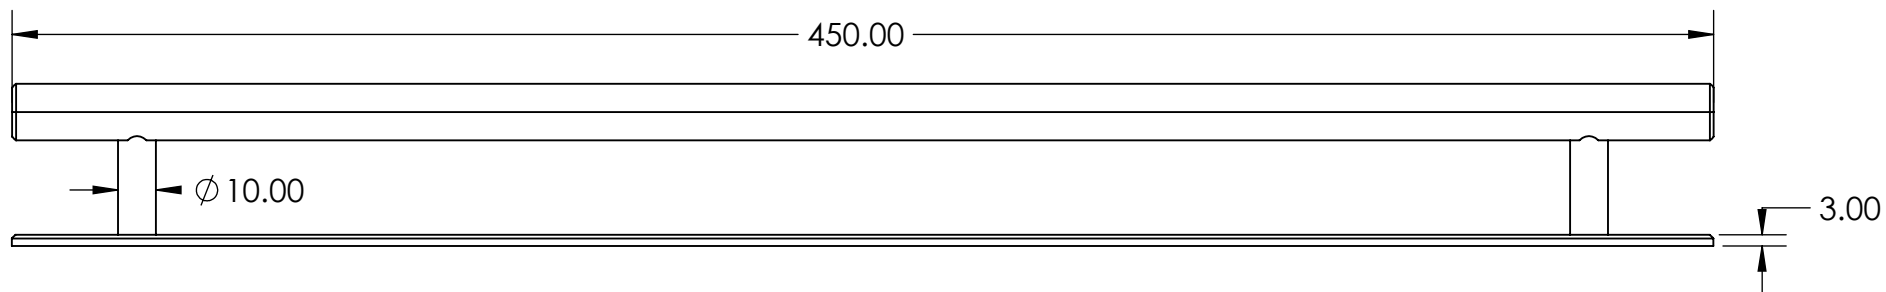

6

5

4

3

2

1

D

D

C

C