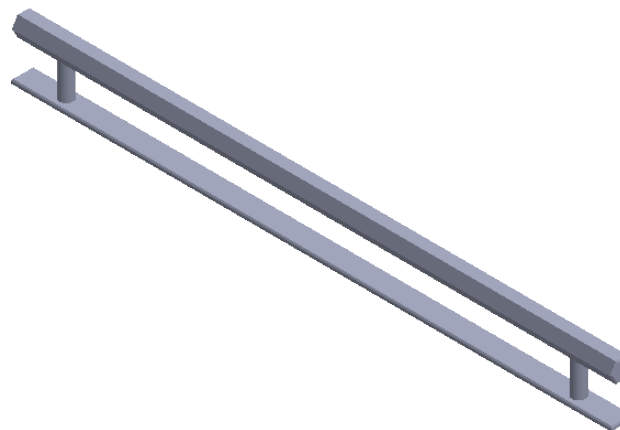

NOTE: All dimensions are in MM
Protective lacquer to prevent
oxidation and corrosion
Suitable for all appliance doors

Cleaning & Maintenance: Wipe with warm water and a soft cloth
Avoid Abrasive towels/sponges, cleaning sprays
bleach and hand sanitizer

WEIGHT:
1000 g

MATERIAL:
BRASS

SKU:
Bar Handle - Backplate
(384mm Hole Centre)

FINISH:
BRUSHED

M4 x 30mm

TITLE:
BRASS BAR HANDLE

SCALE:1:5

Date: 2023

SHEET 1 OF 1

6

5

4

3

2

1