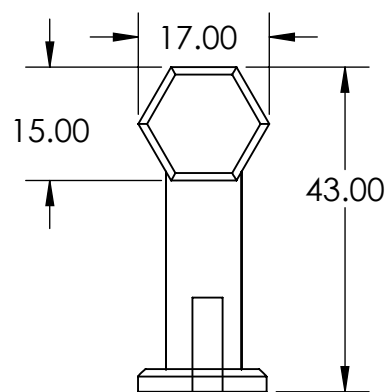

6

5

4

3

2

1

D

D

C

C

B

B

A

A

NOTE: All dimensions are in MM
Protective lacquer to prevent
oxidation and corrosion
Suitable for all appliance doors

Cleaning & Maintenance: Wipe with warm water and a soft cloth
Avoid Abrasive towels/sponges, cleaning sprays
bleach and hand sanitizer

WEIGHT:
1000 g

MATERIAL:
BRASS

SKU:
Bar Handle - Backplate
(384mm Hole Centre)

FINISH:
BRUSHED

M4 x 30mm

TITLE:
BRASS BAR HANDLE

SCALE:1:5

Date: 2023

SHEET 1 OF 1

6

5

4

3

2

1