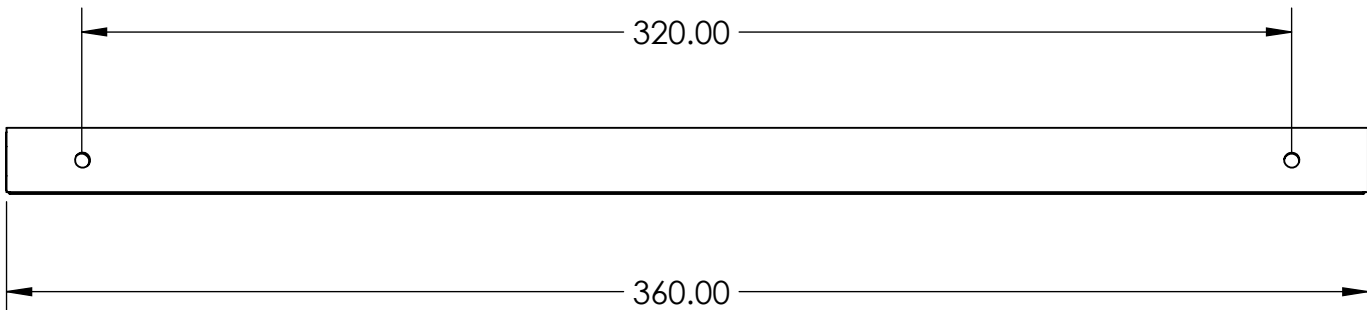

6 5 4 3 2 1

D

D

C

C

B

B

A

NOTE: All dimensions are in MM
Protective lacquer to prevent oxidisation and corrosion.
Suitable for all appliance doors

Cleaning & Maintenance: Wipe with warm water and a soft cloth
Avoid Abrasive towels and sponges, cleaning sprays,
bleach and hand sanitizer

WEIGHT:
850 g

MATERIAL:
BRASS

SKU:
Bar handle - Backplate
(320mm Hole Centre)

Finish:
Brushed

TITLE:
BRASS BAR HANDLE

SCALE:1:5

DATE: 2023

SHEET 1 OF 1

6 5 4 3 2 1

A