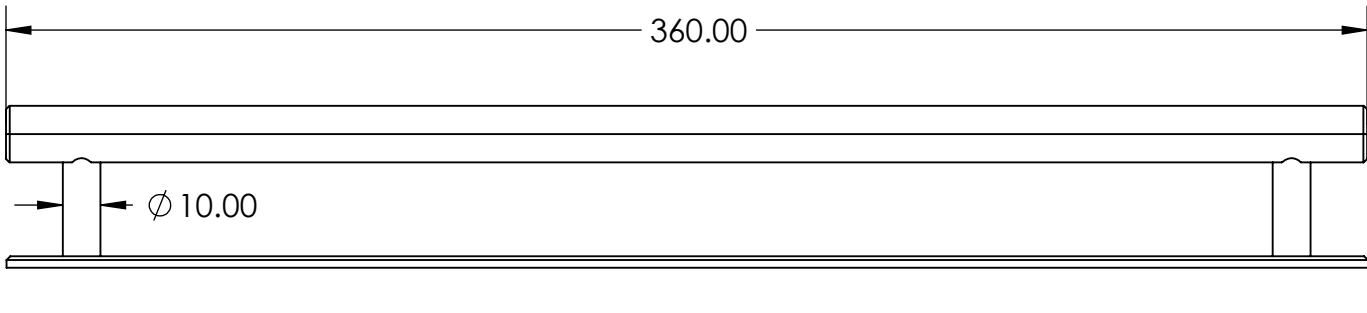

6 5 4 3 2 1

D

D

C

C

B

B

A

NOTE: All dimensions are in MM
Protective lacquer to prevent oxidisation and corrosion.
Suitable for all appliance doors

Cleaning & Maintenance: Wipe with warm water and a soft cloth
Avoid Abrasive towels and sponges, cleaning sprays,
bleach and hand sanitizer

WEIGHT:
850 g

MATERIAL:
BRASS

SKU:
Bar handle - Backplate
(320mm Hole Centre)

Finish:
Brushed

TITLE:
BRASS BAR HANDLE

SCALE:1:5

DATE: 2023

SHEET 1 OF 1

6 5 4 3 2 1

A