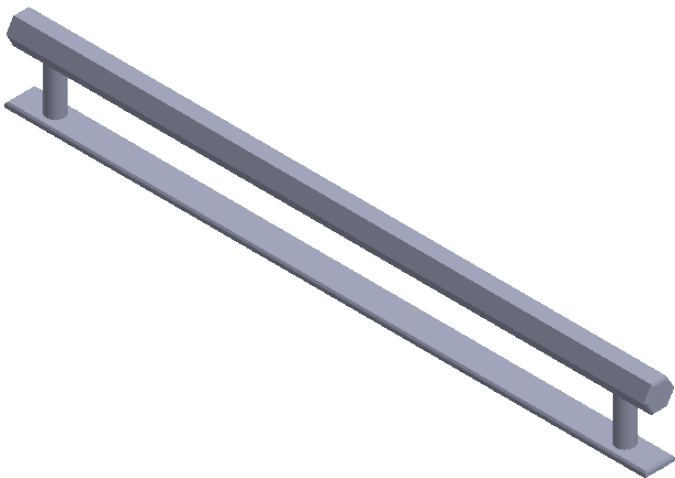

6 5 4 3 2 1

D

D

C

C

B

B

A

WEIGHT:  
850 g

MATERIAL:  
BRASS

SKU:  
Bar handle - Backplate  
(320mm Hole Centre)

Finish:  
Brushed

TITLE:  
BRASS BAR HANDLE

SCALE:1:5

DATE: 2023

SHEET 1 OF 1