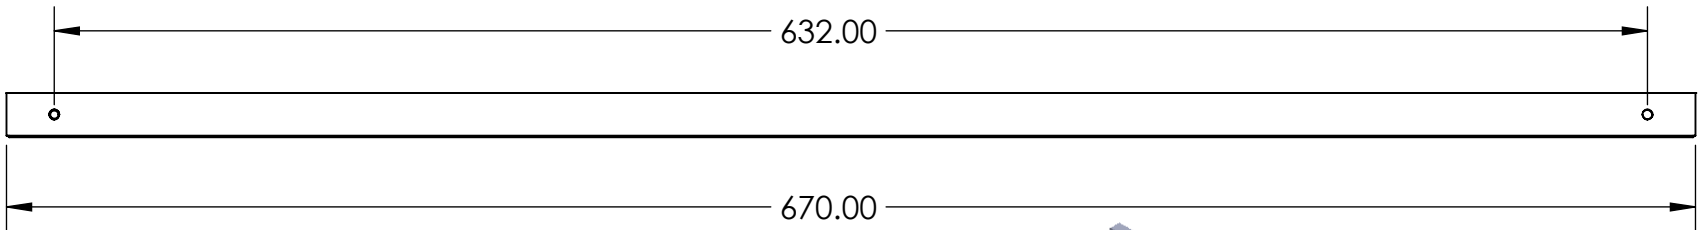

6 5 4 3 2 1

D

D

C

C

B

B

A

A

NOTE: All dimensions are in MM Protective lacquer to prevent oxidisation and corrosion Suitable for all appliance doors		Cleaning & Maintenance; Wipe with warm water and a soft cloth Avoid Abrasive towels, sponges, cleaning sprays, bleach and hand sanitizer		
WEIGHT: 1400 g		MATERIAL: BRASS	SKU: Bar Handle - Backplate (632mm Hole Centre)	FINISH: Brushed
TITLE: Brass Bar Handle				
SCALE: 1:5		DATE: 2023	SHEET 1 OF 1	

6 5 4 3 2 1