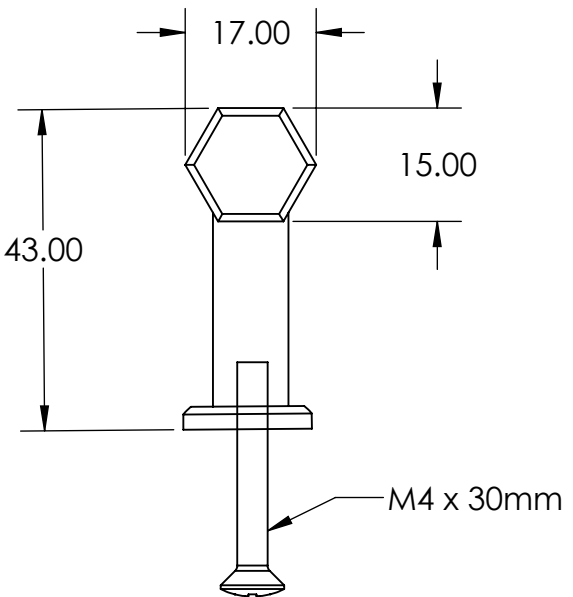

A

A

NOTE: All dimensions are in MM Protective lacquer to prevent oxidisation and corrosion Suitable for all appliance doors		Cleaning & Maintenance; Wipe with warm water and a soft cloth Avoid Abrasive towels, sponges, cleaning sprays, bleach and hand sanitizer		
WEIGHT: 1400 g		MATERIAL: BRASS	SKU: Bar Handle - Backplate (632mm Hole Centre)	FINISH: Brushed
TITLE: Brass Bar Handle				
SCALE: 1:5		DATE: 2023	SHEET 1 OF 1	

6 5 4 3 2 1