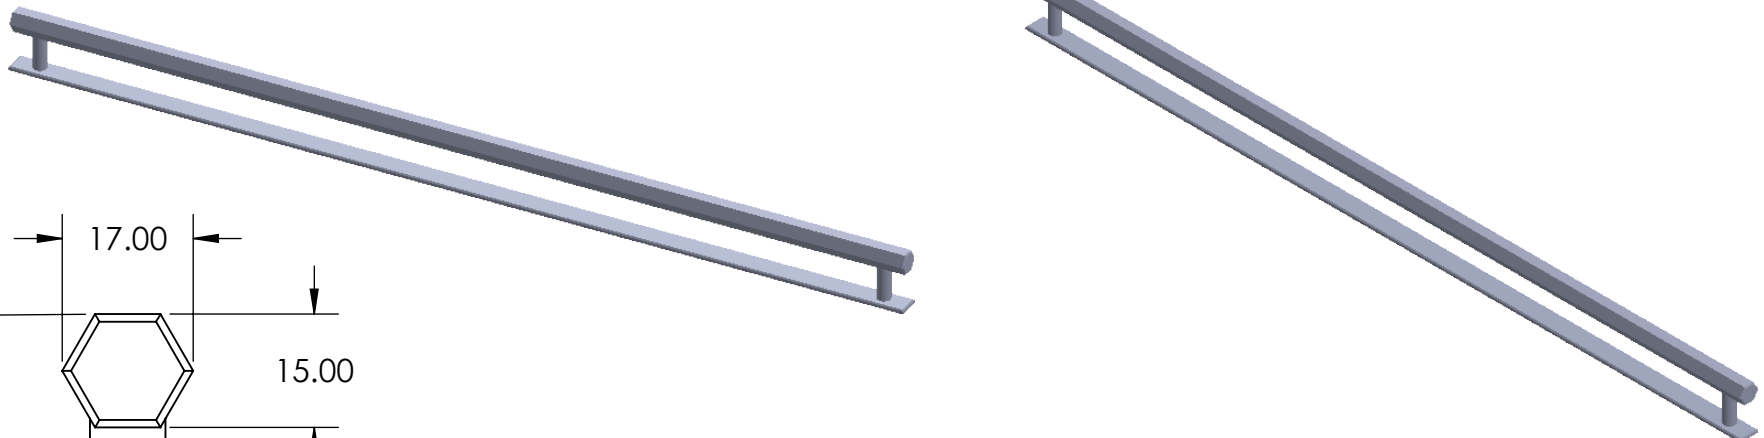

A

A

NOTE: All dimensions are in MM Protective lacquer to prevent oxidisation and corrosion Suitable for all appliance doors		Cleaning & Maintenance; Wipe with warm water and a soft cloth Avoid Abrasive towels, sponges, cleaning sprays, bleach and hand sanitizer		
WEIGHT: 1400 g		MATERIAL: BRASS	SKU: Bar Handle - Backplate (632mm Hole Centre)	FINISH: Brushed
TITLE: Brass Bar Handle				
SCALE: 1:5		DATE: 2023	SHEET 1 OF 1	

6 5 4 3 2 1