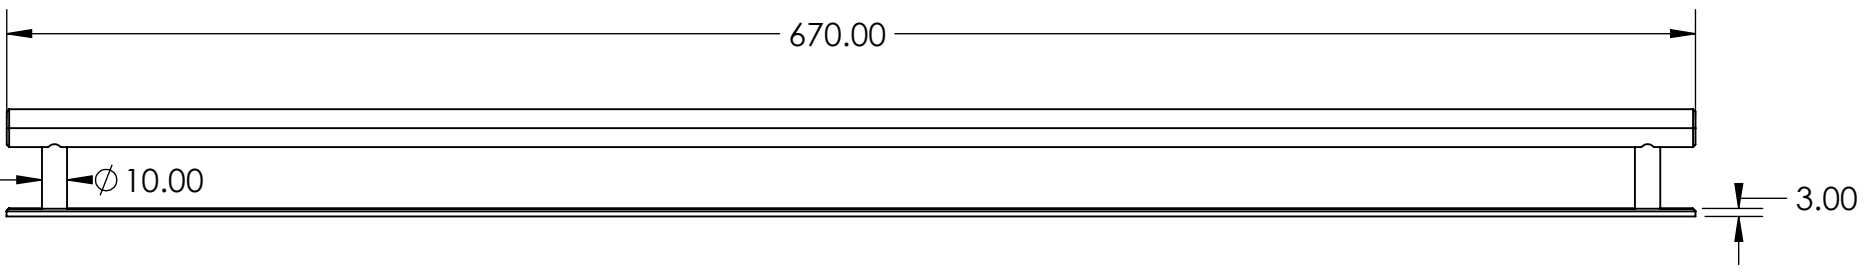

6 5 4 3 2 1

D

D

C

C