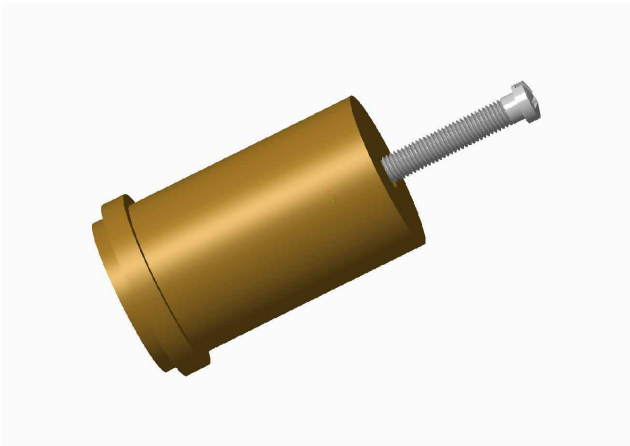

Ø23.00

M4 X 0.50P

35.00

NOTE : All diensions are in MM
Protective lacquer to prevent oxidisation and corrosion.
Suitable for all appliance doors.

Cleaning & Maintenance : Wipe clean with warm water and a soft cloth.
Avoid abrasive towels, sponges, cleaning, sprays
bleach and hand sanitizers.

WEIGHT : 092 g.

MATERIAL : Brass

SKU : H1

FINISH : Brushed

TITLE : Brass Hooks

DATE :