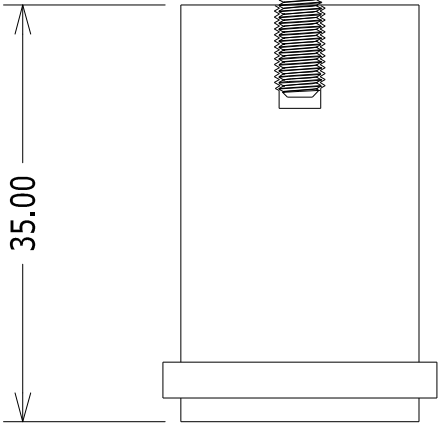

Ø23.00

M4 X 0.50P

35.00

NOTE : All diensions are in MM
Protective lacquer to prevent oxidisation and corrosion.
Suitable for all appliance doors.

Cleaning & Maintenance : Wipe clean with warm water and a soft cloth.
Avoid abrasive towels, sponges, cleaning, sprays
bleach and hand sanitizers.

WEIGHT : 092 g.

MATERIAL : Brass

SKU : H1

FINISH : Brushed

TITLE : Brass Hooks

DATE :